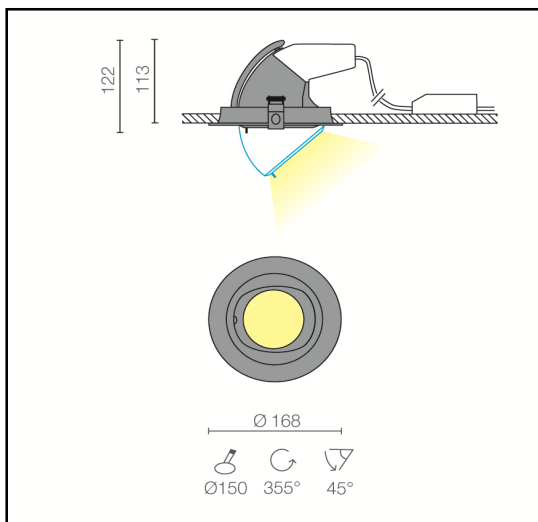

ADJUSTABLE RECESSED DOWNLIGHT

PABLO LED 33W 3000K

5600.33.30

Recessed luminaire that may be adjustable on both axis, complete with a Chip On Board technology high efficiency LED source. Made from epoxy powder coated finish die cast aluminium stabilized with UV rays with reflector super pure 99,9% aluminium, transparent screen and 900mA driver. Available upon request reflector with 24° beam and DALI dimmable switch-dim version. The degree against the penetration of dust, solid and liquids is IP43.

Luminaire details

Supply voltage	230V 50Hz
Driver 900mA	incluso
Insulation class	CL II
IP rating	IP43
Glow wire	960° C
Impact test	IK03
European standards	EN60598-2-1
	EN60598-2-2
	EN62471:2008, EN60825-1

Led details

Lamp	LED
Type	CLU038-1208
CRI	> 80
CCT	3000 K
Typ flux	4460lm
Power	32W
IEE	A++

Colour

08 White satined RAL 9003

Accessories

PA006-24 Reflector 24°

mag-17

Riservata la facoltà di apportare modifiche senza alcun preavviso