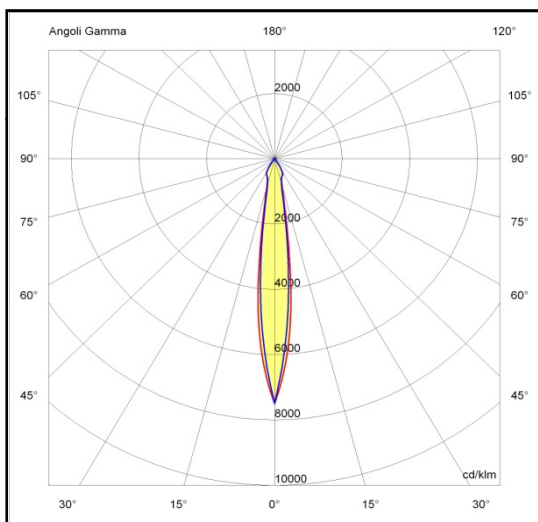

ADJUSTABLE RECESSED DOWNLIGHT

PABLO LED 33W 3000K

5600.33.30

Recessed luminaire that may be adjustable on both axis, complete with a Chip On Board technology high efficiency LED source. Made from epoxy powder coated finish die cast aluminium stabilized with UV rays with reflector super pure 99,9% aluminium, transparent screen and 900mA driver. Available upon request reflector with 24° beam and DALI dimmable switch-dim version. The degree against the penetration of dust, solid and liquids is IP43.

Luminaire details

Supply voltage	230V 50Hz
Driver 900mA	incluso
Insulation class	CL II
IP rating	IP43
Glow wire	960° C
Impact test	IK03
European standards	EN60598-2-1
	EN60598-2-2
	EN62471:2008, EN60825-1

Led details

Lamp	LED
Type	CLU038-1208
CRI	> 80
CCT	3000 K
Typ flux	4460lm
Power	32W
IEE	A++

Colour

08 White satined RAL 9003

Accessories

PA006-24 Reflector 24°

mag-17

Riservata la facoltà di apportare modifiche senza alcun preavviso