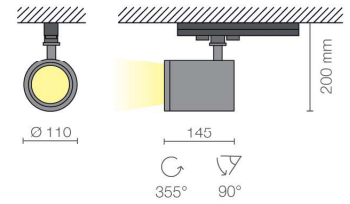

# TEO

BL.4633.40.30.y/D 40W/230V 2500Lm 3000K

BL.4633.40.40.y/D 40W/230V 2600Lm 4000K

y=08: wit y=02: zwart

# TEO

BL.4631.34.30.y/D 34W 3000Lm 3000K

BL.4631.34.40.y/D 34W 3150Lm 4000K

BL.4631.38.30.y/D 38W 3500Lm 3000K

BL.4631.38.40.y/D 38W 3650Lm 4000K

BL.4631.44.30.y/D 44W 3950Lm 3000K

BL.4631.44.40.y/D 44W 4100Lm 4000K