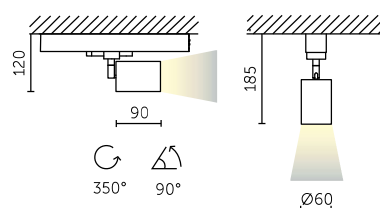

MIKE PROJECTOR - 8W/230V - DIMBAAR

A2-610.08AC.30.y/D	8W/230V	550Lm	3000K
A2-610.08AC.40.y/D	8W/230V	550Lm	4000K

MIKE PROJECTOR - 12W

A2-609.12.30.y/D	12W	1270Lm	3000K
A2-609.12.40.y/D	12W	1270Lm	4000K

y=02.02: zwart/swart y=02.13: zwart/goud y=08.08: wit/wit y=08.02: wit/swart

MIKE GRANDE PROJECTOR - 15W/230V - DIMBAAR

A2-612.15AC.30.y/D	15W/230V	1050Lm	3000K
A2-612.15AC.40.y/D	15W/230V	1050Lm	4000K

MIKE GRANDE PROJECTOR

A2-612.17.30.y/D	17W	1680Lm	3000K
A2-612.17.40.y/D	17W	1680Lm	4000K
A2-612.22.30.y/D	22W	2100Lm	3000K
A2-612.22.40.y/D	22W	2100Lm	4000K
A2-612.31.30.y/D	31W	2680Lm	3000K
A2-612.31.40.y/D	31W	2680Lm	4000K

y=02.02: zwart/zwart y=02.13: zwart/goud y=08.08: wit/wit y=08.02: wit/zwart

MIKE 230V en
MIKE GRANDE 230V
ook leverbaar op voetplaat.