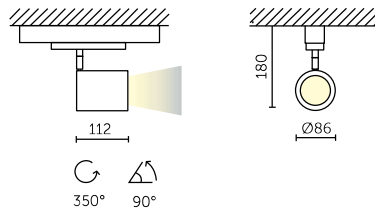

MIKE PROJECTOR - 8W/230V - DIMBAAR

A2-610.08AC.30.y/D	8W/230V	550Lm	3000K
A2-610.08AC.40.y/D	8W/230V	550Lm	4000K

MIKE PROJECTOR - 12W

A2-609.12.30.y/D	12W	1270Lm	3000K
A2-609.12.40.y/D	12W	1270Lm	4000K

y=02.02: zwart/swart y=02.13: zwart/goud y=08.08: wit/wit y=08.02: wit/swart

MIKE GRANDE PROJECTOR - 15W/230V - DIMBAAR

A2-612.15AC.30.y/D	15W/230V	1050Lm	3000K
A2-612.15AC.40.y/D	15W/230V	1050Lm	4000K

MIKE GRANDE PROJECTOR

A2-612.17.30.y/D	17W	1680Lm	3000K
A2-612.17.40.y/D	17W	1680Lm	4000K
A2-612.22.30.y/D	22W	2100Lm	3000K
A2-612.22.40.y/D	22W	2100Lm	4000K
A2-612.31.30.y/D	31W	2680Lm	3000K
A2-612.31.40.y/D	31W	2680Lm	4000K

y=02.02: zwart/zwart y=02.13: zwart/goud y=08.08: wit/wit y=08.02: wit/zwart

MIKE 230V en
MIKE GRANDE 230V
ook leverbaar op voetplaat.