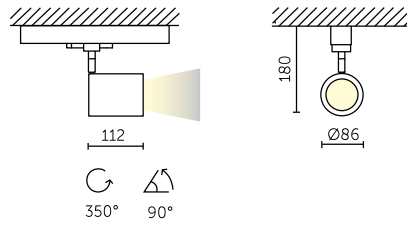

MIKE PROJECTOR - 8W/230V - DIMBAAR

A2-610.08AC.30.y/D	8W/230V	550Lm	3000K
A2-610.08AC.40.y/D	8W/230V	550Lm	4000K

MIKE PROJECTOR - 12W

A2-609.12.30.y/D	12W	1270Lm	3000K
A2-609.12.40.y/D	12W	1270Lm	4000K

y=02.02: zwart/swart y=02.13: zwart/goud y=08.08: wit/wit y=08.02: wit/swart

MIKE GRANDE PROJECTOR - 15W/230V - DIMBAAR

A2-612.15AC.30.y/D	15W/230V	1050Lm	3000K
A2-612.15AC.40.y/D	15W/230V	1050Lm	4000K

MIKE GRANDE PROJECTOR

A2-612.17.30.y/D	17W	1680Lm	3000K
A2-612.17.40.y/D	17W	1680Lm	4000K
A2-612.22.30.y/D	22W	2100Lm	3000K
A2-612.22.40.y/D	22W	2100Lm	4000K
A2-612.31.30.y/D	31W	2680Lm	3000K
A2-612.31.40.y/D	31W	2680Lm	4000K

y=02.02: zwart/zwart y=02.13: zwart/goud y=08.08: wit/wit y=08.02: wit/zwart

MIKE 230V en
MIKE GRANDE 230V
ook leverbaar op voetplaat.