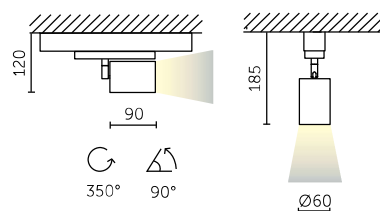

MIKE PROJECTOR - 8W/230V - DIMBAAR

A2-610.08AC.30.y/D	8W/230V	550Lm	3000K
A2-610.08AC.40.y/D	8W/230V	550Lm	4000K

MIKE PROJECTOR - 12W

A2-609.12.30.y/D	12W	1270Lm	3000K
A2-609.12.40.y/D	12W	1270Lm	4000K

y=02.02: zwart/swart y=02.13: zwart/goud y=08.08: wit/wit y=08.02: wit/swart

MIKE GRANDE PROJECTOR - 15W/230V - DIMBAAR

A2-612.15AC.30.y/D	15W/230V	1050Lm	3000K
A2-612.15AC.40.y/D	15W/230V	1050Lm	4000K

MIKE GRANDE PROJECTOR

A2-612.17.30.y/D	17W	1680Lm	3000K
A2-612.17.40.y/D	17W	1680Lm	4000K
A2-612.22.30.y/D	22W	2100Lm	3000K
A2-612.22.40.y/D	22W	2100Lm	4000K
A2-612.31.30.y/D	31W	2680Lm	3000K
A2-612.31.40.y/D	31W	2680Lm	4000K

y=02.02: zwart/zwart y=02.13: zwart/goud y=08.08: wit/wit y=08.02: wit/zwart

MIKE 230V en
MIKE GRANDE 230V
ook leverbaar op voetplaat.