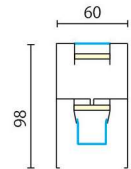

TIMBER DIRECT/INDIRECT

		3000K	
A6-660S.2.084.x.y	2x18W	2x1950Lm	845 mm
A6-660S.2.112.x.y	2x24W	2x2600Lm	1125 mm
A6-660S.2.140.x.y	2x30W	2x3250Lm	1405 mm
A6-660S.2.168.x.y	2x36W	2x3900Lm	1685 mm
A6-660S.2.196.x.y	2x42W	2x4550Lm	1965 mm
A6-660S.2.224.x.y	2x48W	2x5200Lm	2245 mm
A6-660S.2.252.x.y	2x54W	2x5850Lm	2525 mm
A6-660S.2.280.x.y	2x60W	2x6500Lm	2805 mm

x=30: 3000K x=40: 4000K
y=kleur profiel/kleur binnen reflector 02 = zwart 08 = wit 13 = goud