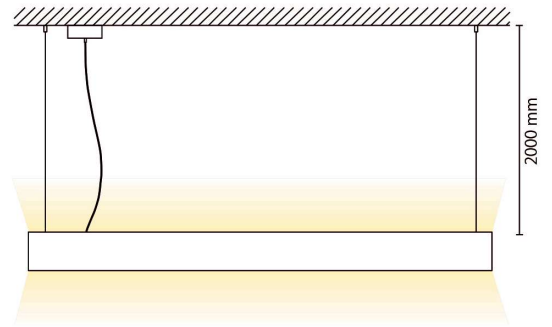

TIMBER DIRECT/INDIRECT

		3000K	
A6-660S.2.084.x.y	2x18W	2x1950Lm	845 mm
A6-660S.2.112.x.y	2x24W	2x2600Lm	1125 mm
A6-660S.2.140.x.y	2x30W	2x3250Lm	1405 mm
A6-660S.2.168.x.y	2x36W	2x3900Lm	1685 mm
A6-660S.2.196.x.y	2x42W	2x4550Lm	1965 mm
A6-660S.2.224.x.y	2x48W	2x5200Lm	2245 mm
A6-660S.2.252.x.y	2x54W	2x5850Lm	2525 mm
A6-660S.2.280.x.y	2x60W	2x6500Lm	2805 mm

x=30: 3000K x=40: 4000K
y=kleur profiel/kleur binnen reflector 02 = zwart 08 = wit 13 = goud