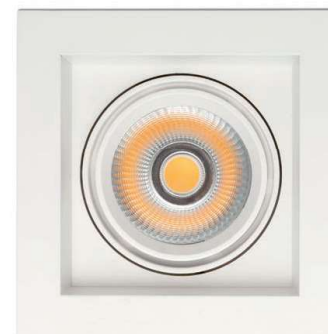

TEO 85 TONDO

codice	W	Lm (3000K)	lifetime		euro	DIMM2-3	EM
5656.12...	12	1885	75.000h	L80/B10	150,00	200,00	265,00
5656.18...	18	2615	75.000h	L80/B10	150,00	200,00	265,00
5656.25...	25	3530	60.000h	L80/B10	159,00	209,00	274,00

/DIMM2 dimmerabile protocollo DALI

/DIMM3 dimmerabile switch-DIM

/EM emergenza

a richiesta / on request

SL LED

AL incluso / included

36° (a richiesta 15°, 24° e 55°) / (15°, 24° and 55° on request)

TC .30 per 3000K / .40 per 4000K

IP 43

SDCM 3

EEL A++

RG 1

O2 Nero opaco / Matt black

O6 Bianco satinato / Frosted white

euro
9,00