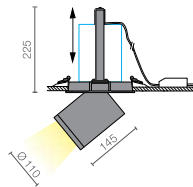

TEO 110 TONDO

codice	W	Ln (3000K)	lifetime		euro	DIMM2-3 EM
5663.34...	34	4380	75.000h	L80/B10	185,00	235,00 300,00
5663.38...	38	5165	75.000h	L80/B10	192,00	242,00 307,00
5663.44...	44	5800	60.000h	L80/B10	200,00	250,00 315,00

/DIMM2 dimmerabile protocollo DALI

/DIMM3 dimmerabile switch-DIM

/EM emergenza

a richiesta / on request

SL	LED
AL	incluso / included
TA	36° (a richiesta 15°, 24° e 55°) / (15°, 24° and 55° on request)
TC	.30 per 3000K / .40 per 4000K
IP	43
CR	>80 (a richiesta CR93 e CR97) / (CR93 and CR97 on request)
SDCM	3
EE	A++
RG	1
02	Nero opaco / Matt black
08	Bianco satinato / Frosted white
A	honeycomb antiabbagliamento escluso (cod. HC003) anti-glare honeycomb not included (cod. HC003)

euro
9,00