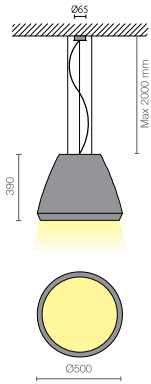

BUSOILED GRANDE - SCREEN

codice	W	Lm (3000K)	Bianco satinato Frosted white	lifetime	
8640.25...	25	3530	110°	75.000h	L80/B10
8640.37...	37	5165	110°	75.000h	L80/B10

/DIMM2 dimmerabile protocollo DALI

/DIMM3 dimmerabile switch-DIM

a richiesta / on request

SL	LED
AL	incluso / included
▲	(vedi tabella) / (see table)
TC	.30 per 3000K / .40 per 4000K
IP	40
CFI	>80 (a richiesta CRI93 e *CRI97) / (CRI93 and *CRI97 on request)
SDCM	3
EET	A++
RG	1
02	Nero opaco / Matt black
08	Bianco satinato / Frosted white

*escluso 50W / 50W excluded