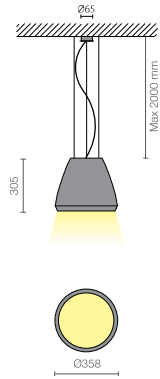

BUSSOLED PICCOLO - SCREEN

codice	W	Lm (3000K)	Bianco satinato Frosted white	lifetime	
8633.25...	25	3530	85°	75.000h	L80/B10
8633.37...	37	5165	85°	75.000h	L80/B10

/DIMM2 dimmerabile protocollo DALI

/DIMM3 dimmerabile switch-DIM

a richiesta / on request

SL	LED
AL	incluso / included
A	(vedi tabella) / (see table)
TC	.30 per 3000K / .40 per 4000K
IP	40
CFI	>80 (a richiesta CRI93 e CRI97) / (CRI93 and CRI97 on request)
SDCM	3
EEI	A++
RG	1
08 08	Bianco satinato - Bianco satinato / Frosted white - Frosted white
08 13	Bianco satinato - Oro / Frosted white - Gold
02 08	Nero - Bianco satinato / Black - Frosted white
02 13	Nero - Oro / Black - Gold