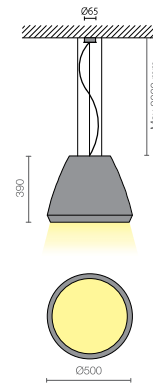

BUSOILED GRANDE - REFLECTOR

codice	W	Lm (3000K)	Bianco satinato Frosted white	lifetime	
8645.25...	25	3530	50**	75.000h	L80/B10
8645.37...	37	5165	50**	75.000h	L80/B10
8645.50...	50	7215	50**	60.000h	L80/B10

/DIMM2 dimmerabile protocollo DALI

/DIMM3 dimmerabile switch-DIM

*a richiesta 25° / 25° on request

a richiesta / on request