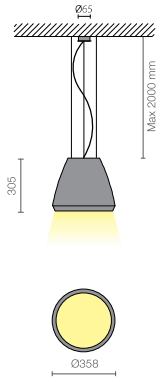

BUSOILED PICCOLO - SCREEN

codice	W	Lm (3000K)	Bianco satinato Frosted white	lifetime		
8630.25...	25	3530	110°	75.000h	L80/B10	
8630.37...	37	5165	110°	75.000h	L80/B10	

/DIMM2 dimmerabile protocollo DALI

/DIMM3 dimmerabile switch-DIM

a richiesta / on request

SL		LED
AL	incluso / included	
TA	(vedi tabella) / (see table)	
TC	.30 per 3000K / .40 per 4000K	
IP	40	
CRI	>80 (a richiesta CRI93 e CRI97) / (CRI93 and CRI97 on request)	
SDCM	3	
EEL	A++	
RG	1	
02	Nero opaco / Matt black	
08	Bianco satinato / Frosted white	

BUSOILED PICCOLO - LENS

codice	W	Lm (3000K)	Bianco satinato Frosted white	lifetime		
8632.25...	25	3530	95°	75.000h	L80/B10	
8632.37...	37	5165	95°	75.000h	L80/B10	

/DIMM2 dimmerabile protocollo DALI

/DIMM3 dimmerabile switch-DIM

a richiesta / on request