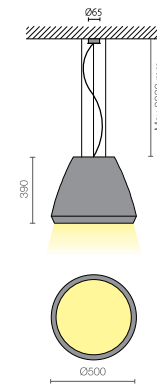

BUSSOLED GRANDE - REFLECTOR

codice	W	Lm (3000K)	Bianco satinato Frosted white	lifetime		
8646.25...	25	3530	50°*	75.000h	L80/B10	
8646.37...	37	5165	50°*	75.000h	L80/B10	
8646.50...	50	7215	50°*	60.000h	L80/B10	

/DIMM2 dimmerabile protocollo DALI

/DIMM3 dimmerabile switch-DIM

*a richiesta 25° / *25° on request

a richiesta / on request