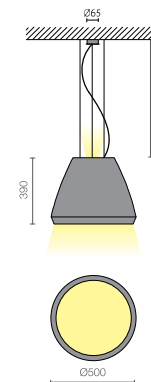

BUSSOLED GRANDE BIEMISSIONE 230V - SCREEN

codice	W	Lm (3000K)	▲ Bianco satinato Frosted white	lifetime	
8640.2.30AC...	20+10	1800+900	110°	40.000h	L70/B50
8640.2.55AC...	40+15	3600+1350	110°	40.000h	L70/B50

doppia accensione / double switch

- ☒ 02 Nero opaco / Matt black
- ☐ 08 Bianco satinato / Frosted white

- ☐ SL LED
- ☐ AL non richiesto / not required
- ☐ ▲ (vedi tabella) / (see table)
- ☐ TC .30 per 3000K / .40 per 4000K
- ☐ IP 40
- ☐ CRI >80
- ☐ SDCM 3
- ☐ EEL A++
- ☐ RG 1

BUSSOLED GRANDE BIEMISSIONE 230V - SCREEN

codice	W	Lm (3000K)	▲ Bianco satinato Frosted white	lifetime	
8641.2.30AC...	20+10	1800+900	85°	40.000h	L70/B50
8641.2.55AC...	40+15	3600+1350	85°	40.000h	L70/B50

doppia accensione / double switch

- ☐ 08 08 Bianco satinato - Bianco satinato / Frosted white - Frosted white
- ☐ 08 13 Bianco satinato - Oro / Frosted white - Gold
- ☐ 02 08 Nero - Bianco satinato / Black - Frosted white
- ☐ 02 13 Nero - Oro / Black - Gold