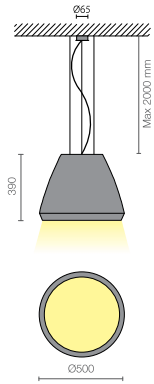

Bussolo reinvents itself, meets elegance and becomes Bussolled. Available in two different sizes and in multiple configurations, this hanging luminaire has a housing made from epoxy powder coated finish aluminum stabilized with UV rays and it is equipped with a Chip On Board technology high efficiency LED light source. Complete with cables for suspension in galvanized steel with a 1.2 mm diameter, 200 cm of electrical cable and ceiling attachment in painted steel. Driver included, when necessary. Double-emission and AC versions (220-240Vac) available. Dimmable version available on request. The degree of protection against the penetration of dust, solid objects and liquids is IP40.

BUSSOLED PICCOLO 230V - SCREEN

codice	W	Lm (3000K)	Bianco satinato Frosted white	lifetime	
8630.20AC...	20	2200	110°	40.000h	L70/B50

- 02 Nero opaco / Matt black
- 08 Bianco satinato / Frosted white

- SL LED
- AL non richiesto / not required
- A (vedi tabella) / (see table)
- TC .30 per 3000K / .40 per 4000K
- IP 40
- CRI >80
- SDCM 3
- EEL A++
- RG 1

/DIMM2 dimmerabile protocollo DALI

/DIMM3 dimmerabile switch-DIM

*a richiesta 25° / 25° on request

a richiesta / on request

BUSSOLED GRANDE - SCREEN

codice	W	Lm (3000K)	Bianco satinato Frosted white	lifetime		
8643.25...	25	3530	85°	75.000h	L80/B10	 
8643.37...	37	5165	85°	75.000h	L80/B10	

*escluso 50W / *50W excluded

BUSSOLED GRANDE - LENS

codice	W	Lm (3000K)	Bianco satinato Frosted white	lifetime		
8644.25...	25	3530	85°	75.000h	L80/B10	 
8644.37...	37	5165	85°	75.000h	L80/B10	
8644.50...	50	7215	85°	60.000h	L80/B10	