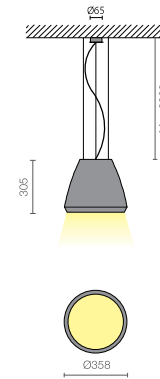

BUSOILED PICCOLO - REFLECTOR

codice	W	Lm (3000K)	Bianco satinato Frosted white	lifetime		
8635.25...	25	3530	50°*	75.000h	L80/B10	
8635.37...	37	5165	50°*	75.000h	L80/B10	

/DIMM2 dimmerabile protocollo DALI

/DIMM3 dimmerabile switch-DIM

*a richiesta 25° / 25° on request

a richiesta / on request