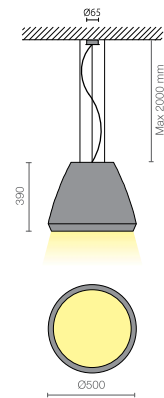

BUSSOLED GRANDE 230V - SCREEN

codice	W	Lm (3000K)	▲ Bianco satinato Frosted white	lifetime
8640.20AC...	20	2200	110°	40.000h L70/B50

SL	LED
AL	non richiesto / not required
▲	(vedi tabella) / (see table)
TC	.30 per 3000K / .40 per 4000K
IP	40
CRI	>80
SDCM	3
EEL	A++
RG	1
02	Nero opaco / Matt black
08	Bianco satinato / Frosted white