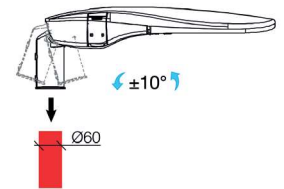

INDUS

Pedestrian optics

MA.1892.1825	35W	4500Lm
MA.1892.2825	55W	6600Lm
MA.1892.3825	90W	12000Lm

Round symmetrical Optics

MA.1893.1825	35W	4500Lm
MA.1893.2825	55W	6600Lm
MA.1893.3825	90W	12000Lm

Street Optics Short