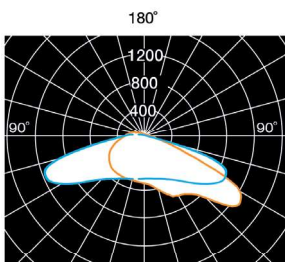

Street Optics Medium

MA.1895.1825	35W	4500Lm
MA.1895.2825	55W	6600Lm
MA.1895.3825	90W	12000Lm

MA.1892 Beugel voor wandmontage