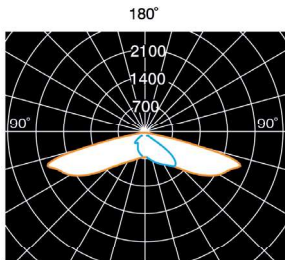

INDUS

Pedestrian optics

MA.1892.1825	35W	4500Lm
MA.1892.2825	55W	6600Lm
MA.1892.3825	90W	12000Lm

Round symmetrical Optics

MA.1893.1825	35W	4500Lm
MA.1893.2825	55W	6600Lm
MA.1893.3825	90W	12000Lm

Street Optics Short