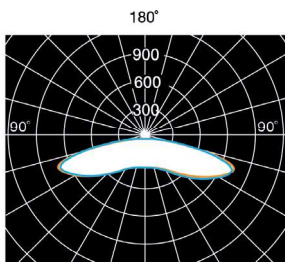

INDUS

Pedestrian optics

MA.1892.1825	35W	4500Lm
MA.1892.2825	55W	6600Lm
MA.1892.3825	90W	12000Lm

Round symmetrical Optics

MA.1893.1825	35W	4500Lm
MA.1893.2825	55W	6600Lm
MA.1893.3825	90W	12000Lm

Street Optics Short