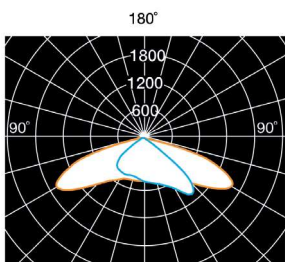

INDUS

Pedestrian optics

MA.1892.1825	35W	4500Lm
MA.1892.2825	55W	6600Lm
MA.1892.3825	90W	12000Lm

Round symmetrical Optics

MA.1893.1825	35W	4500Lm
MA.1893.2825	55W	6600Lm
MA.1893.3825	90W	12000Lm

Street Optics Short