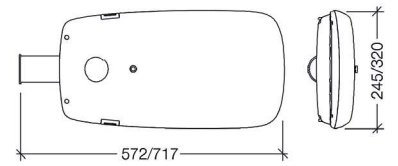

INDUS

Pedestrian optics

MA.1892.1825	35W	4500Lm
MA.1892.2825	55W	6600Lm
MA.1892.3825	90W	12000Lm

Round symmetrical Optics

MA.1893.1825	35W	4500Lm
MA.1893.2825	55W	6600Lm
MA.1893.3825	90W	12000Lm

Street Optics Short

MA.1894.1825	35W	4500Lm
MA.1894.2825	55W	6600Lm
MA.1894.3825	90W	12000Lm

Street Optics Medium

MA.1895.1825	35W	4500Lm
MA.1895.2825	55W	6600Lm
MA.1895.3825	90W	12000Lm

MA.1892 Beugel voor wandmontage