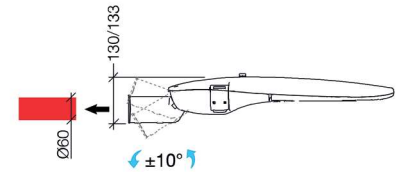

INDUS

Pedestrian optics

MA.1892.1825	35W	4500Lm
MA.1892.2825	55W	6600Lm
MA.1892.3825	90W	12000Lm

Round symmetrical Optics

MA.1893.1825	35W	4500Lm
MA.1893.2825	55W	6600Lm
MA.1893.3825	90W	12000Lm

Street Optics Short

MA.1894.1825	35W	4500Lm
MA.1894.2825	55W	6600Lm
MA.1894.3825	90W	12000Lm

Street Optics Medium

MA.1895.1825	35W	4500Lm
MA.1895.2825	55W	6600Lm
MA.1895.3825	90W	12000Lm

MA.1892 Beugel voor wandmontage